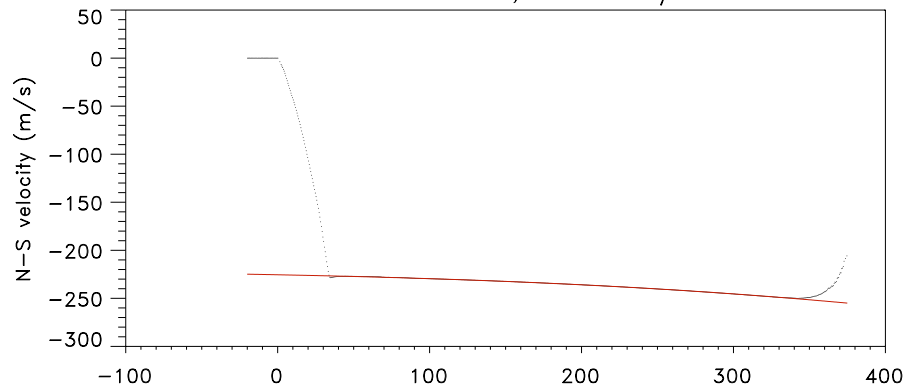

# Wallops Island, Virginia -- 21.141

10 July 2011, 14:00:00.0 U.T.

Black - Measured data, Red - Polynomial fit

Black - Measured data, Red - Polynomial fit

Black - Measured data, Red - Polynomial fit

Black - Measured data, Red - Polynomial fit

Black - Measured data, Red - Polynomial fit

Black - Measured data, Red - Polynomial fit