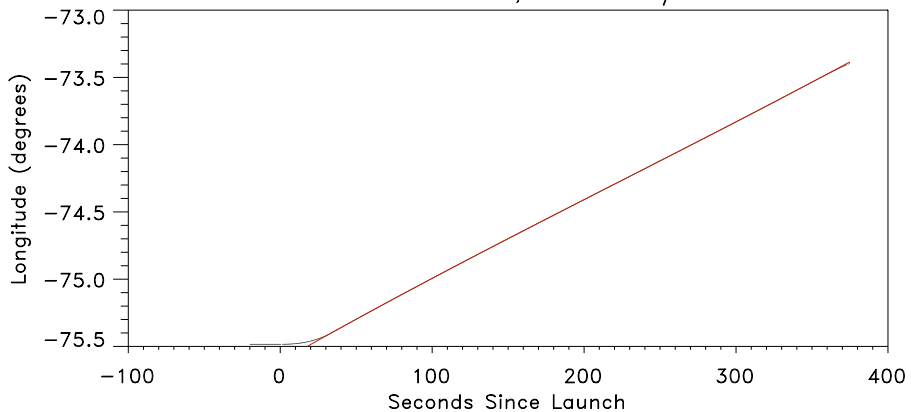

# Wallops Island, Virginia -- 21.141

10 July 2011, 14:00:00.0 U.T.

Black - Measured data, Red - Polynomial fit

Black - Measured data, Red - Polynomial fit

Black - Measured data, Red - Polynomial fit

Black - Measured data, Red - Polynomial fit

Black - Measured data, Red - Polynomial fit

Black - Measured data, Red - Polynomial fit