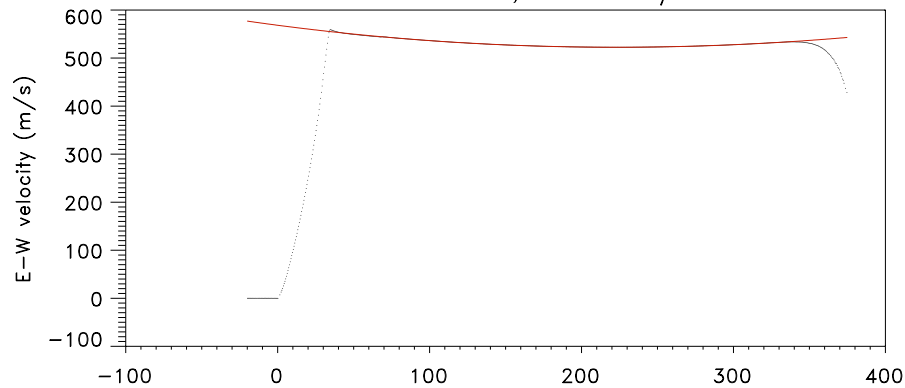

# Wallops Island, Virginia -- 21.141

10 July 2011, 14:00:00.0 U.T.

Black - Measured data, Red - Polynomial fit

Black - Measured data, Red - Polynomial fit

Black - Measured data, Red - Polynomial fit

Black - Measured data, Red - Polynomial fit

Black - Measured data, Red - Polynomial fit

Black - Measured data, Red - Polynomial fit