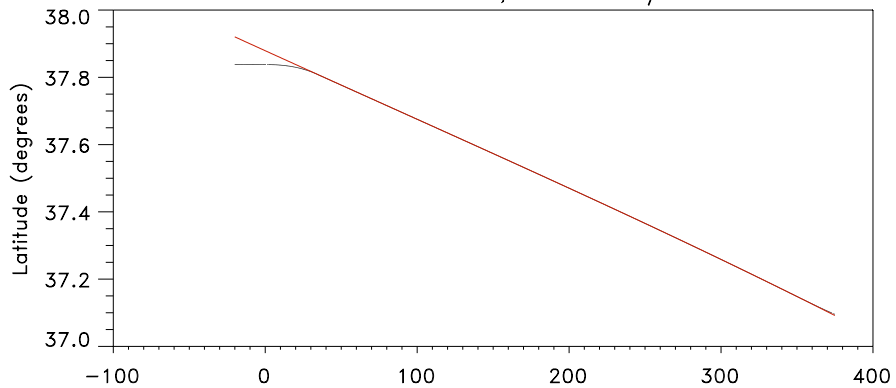

# Wallops Island, Virginia -- 21.141

10 July 2011, 14:00:00.0 U.T.

Black - Measured data, Red - Polynomial fit

Black - Measured data, Red - Polynomial fit

Black - Measured data, Red - Polynomial fit

Black - Measured data, Red - Polynomial fit

Black - Measured data, Red - Polynomial fit

Black - Measured data, Red - Polynomial fit