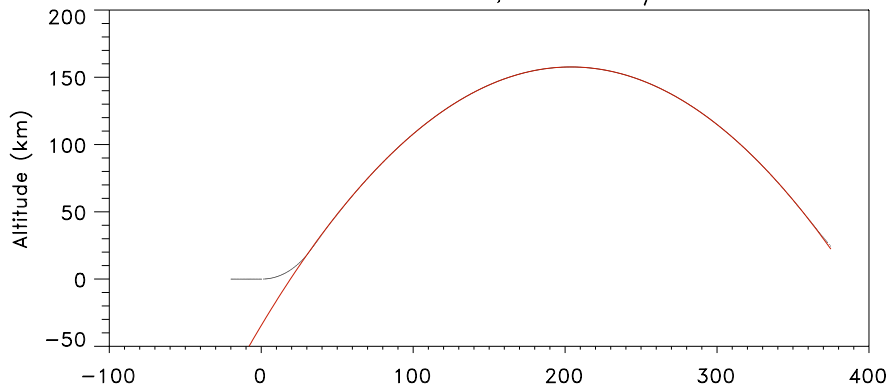

# Wallops Island, Virginia -- 21.141

10 July 2011, 14:00:00.0 U.T.

Black - Measured data, Red - Polynomial fit

Black - Measured data, Red - Polynomial fit

Black - Measured data, Red - Polynomial fit

Black - Measured data, Red - Polynomial fit

Black - Measured data, Red - Polynomial fit

Black - Measured data, Red - Polynomial fit