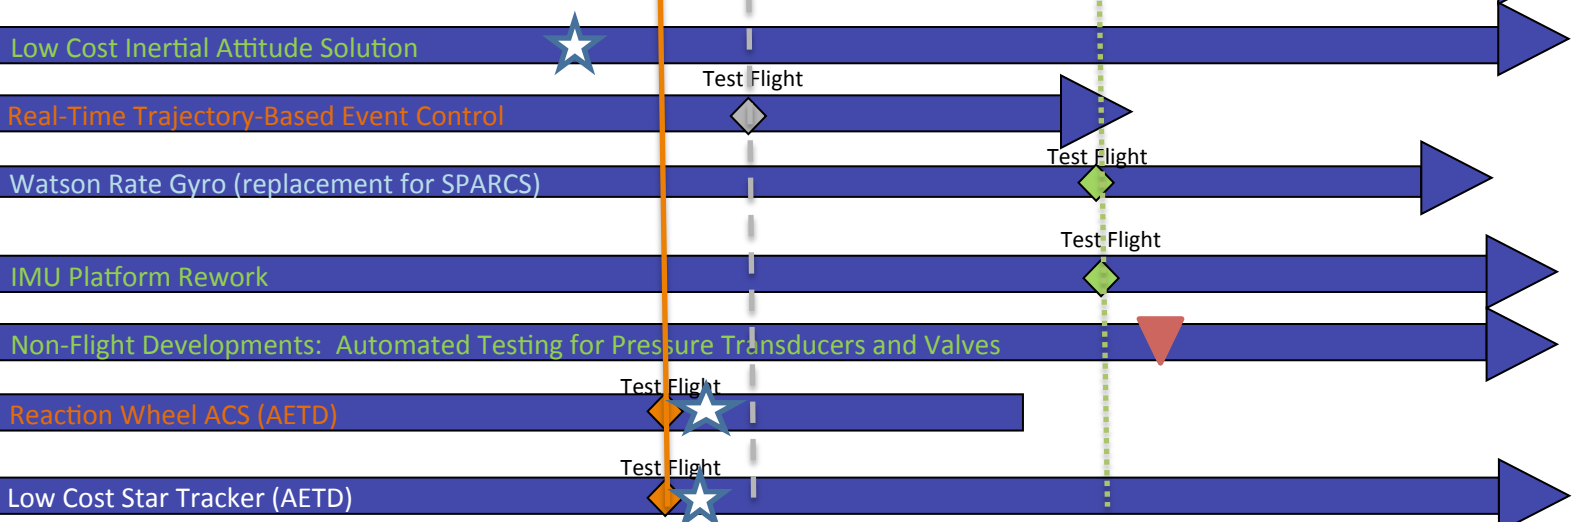

GN&C

MUSIC (46.011 Milliner) (36.310 Hesh)   Mk4 Test Flight (36.310 Hesh)   Sub-TEC 7 (Planned)