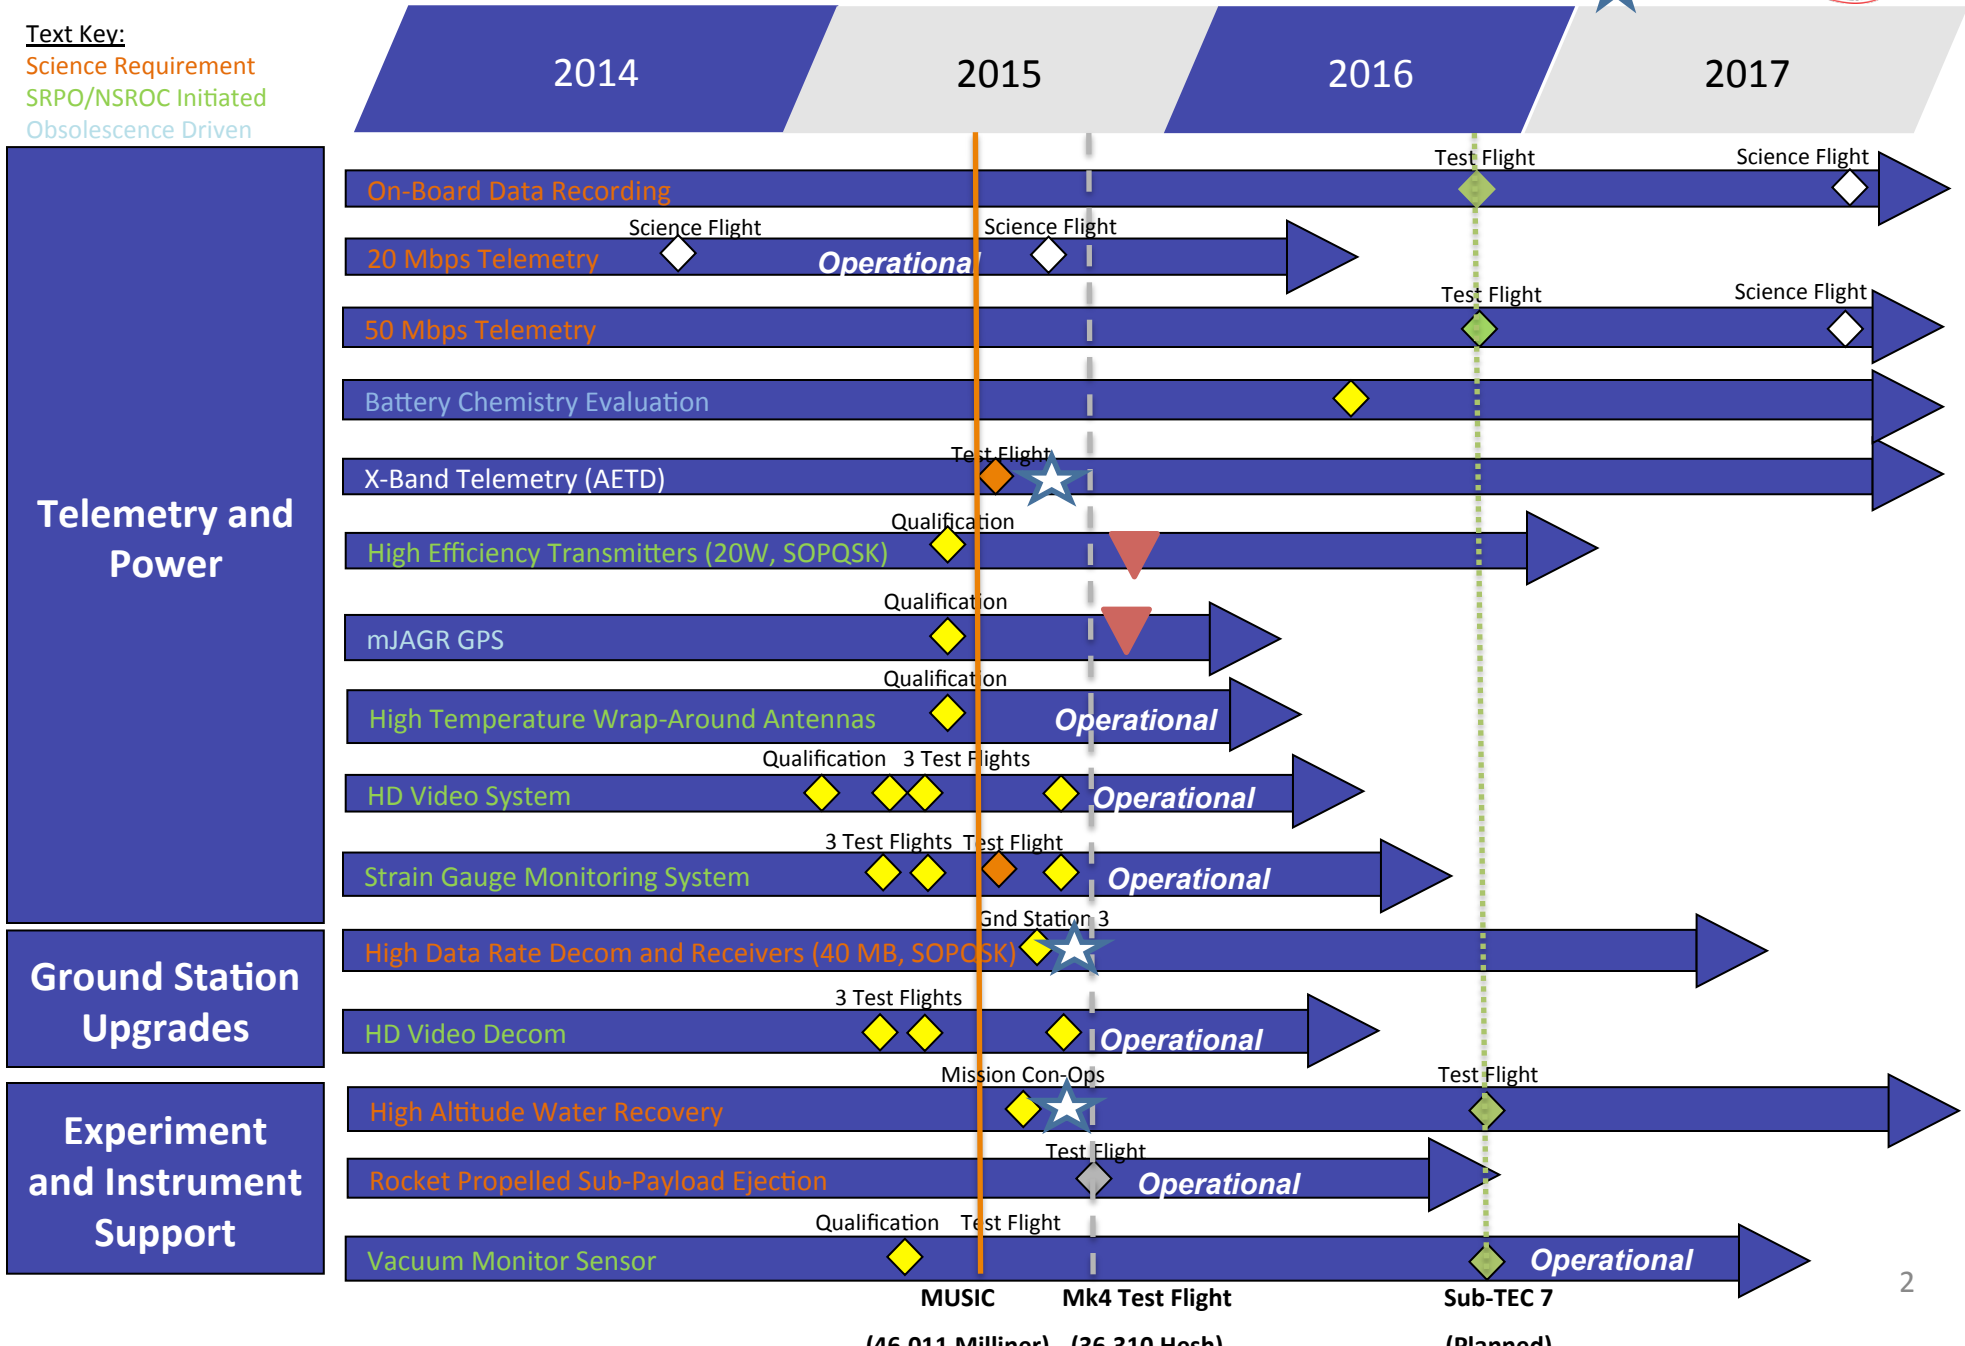

## GN&C

MUSIC (46.011 Milliner) (36.310 Hesh)      Mk4 Test Flight (36.310 Hesh)      Sub-TEC 7 (Planned)

# Technology Roadmap: 3-year

**Symbol Key:**  
 Development Milestone  
 Science Flight  
 SubTec 7 Test Flight  
 MUSIC Test Flight  
 BB Mk4 Test Flight  
 Transition Point  
 Decision Point

**Text Key:**  
 Science Requirement  
 SRPO/NSROC Initiated  
 Obsolescence Driven