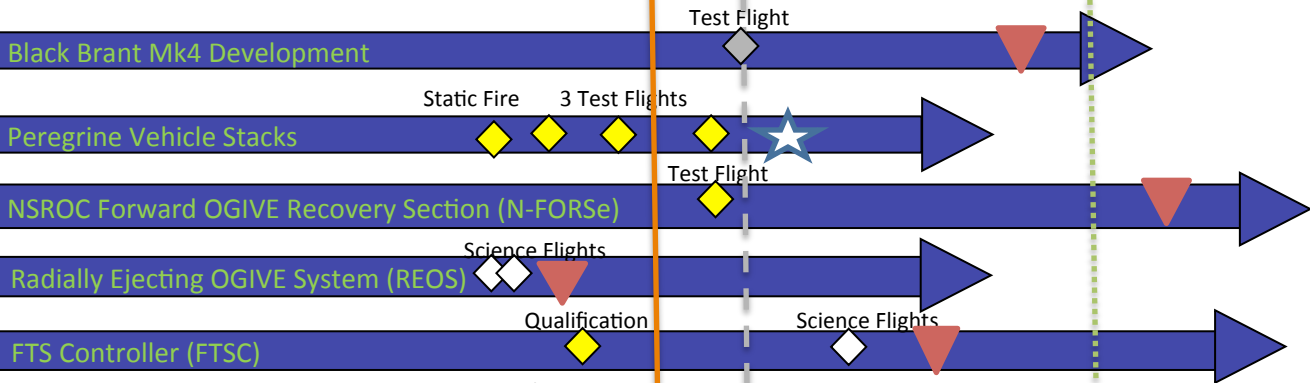

# Technology Roadmap: 3-year

**Symbol Key:**  
 Development Milestone (Yellow Diamond)  
 Science Flight (White Diamond)  
 SubTec 7 Test Flight (Green Diamond)  
 MUSIC Test Flight (Orange Diamond)  
 BB Mk4 Test Flight (Grey Diamond)  
 Transition Point (Red Triangle)  
 Decision Point (Blue Star)

**Text Key:**  
 Science Requirement (Orange)  
 SRPO/NSROC Initiated (Green)  
 Obsolescence Driven (Blue)

2014

2015

2016

2017

## Launch Vehicle